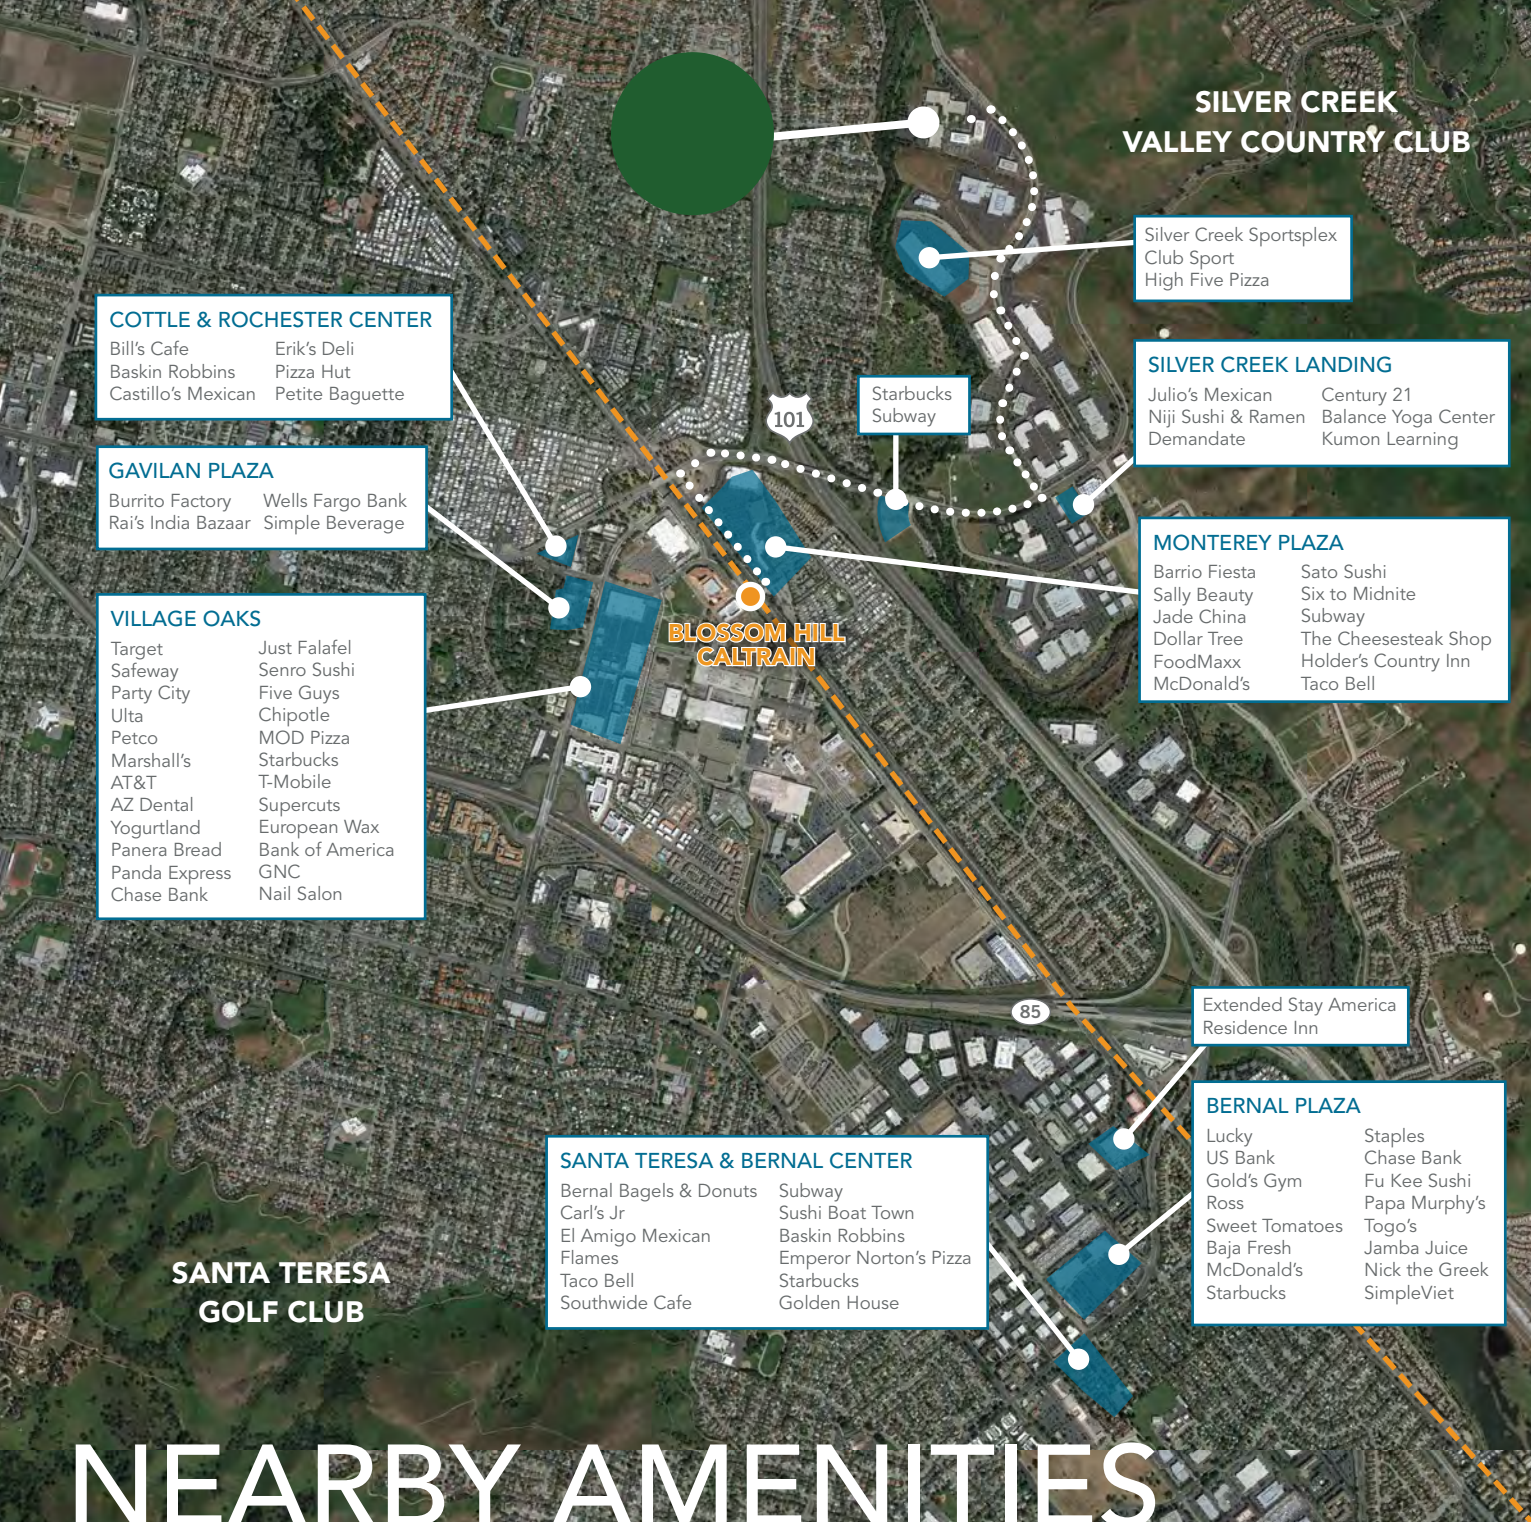

SILVER CREEK VALLEY COUNTRY CLUB

Silver Creek Sportsplex
Club Sport
High Five Pizza

SILVER CREEK LANDING
Julio's Mexican   Century 21
Niji Sushi & Ramen   Balance Yoga Center
Demandate   Kumon Learning

MONTEREY PLAZA
Barrio Fiesta   Sato Sushi
Sally Beauty   Six to Midnite
Jade China   Subway
Dollar Tree   The Cheesesteak Shop
FoodMaxx   Holder's Country Inn
McDonald's   Taco Bell

COTTLE & ROCHESTER CENTER
Bill's Cafe   Erik's Deli
Baskin Robbins   Pizza Hut
Castillo's Mexican   Petite Baguette

GAVILAN PLAZA
Burrito Factory   Wells Fargo Bank
Rai's India Bazaar   Simple Beverage

VILLAGE OAKS
Target   Just Falafel
Safeway   Senro Sushi
Party City   Five Guys
Ulta   Chipotle
Petco   MOD Pizza
Marshall's   Starbucks
AT&T   T-Mobile
AZ Dental   Supercuts
Yogurtland   European Wax
Panera Bread   Bank of America
Panda Express   GNC
Chase Bank   Nail Salon

BLOSSOM HILL CALTRAIN

Extended Stay America
Residence Inn

BERNAL PLAZA
Lucky   Staples
US Bank   Chase Bank
Gold's Gym   Fu Kee Sushi
Ross   Papa Murphy's
Sweet Tomatoes   Togo's
Baja Fresh   Jamba Juice
McDonald's   Nick the Greek
Starbucks   SimpleViet

SANTA TERESA & BERNAL CENTER
Bernal Bagels & Donuts   Subway
Carl's Jr   Sushi Boat Town
El Amigo Mexican   Baskin Robbins
Flames   Emperor Norton's Pizza
Taco Bell   Starbucks
Southside Cafe   Golden House

SANTA TERESA GOLF CLUB