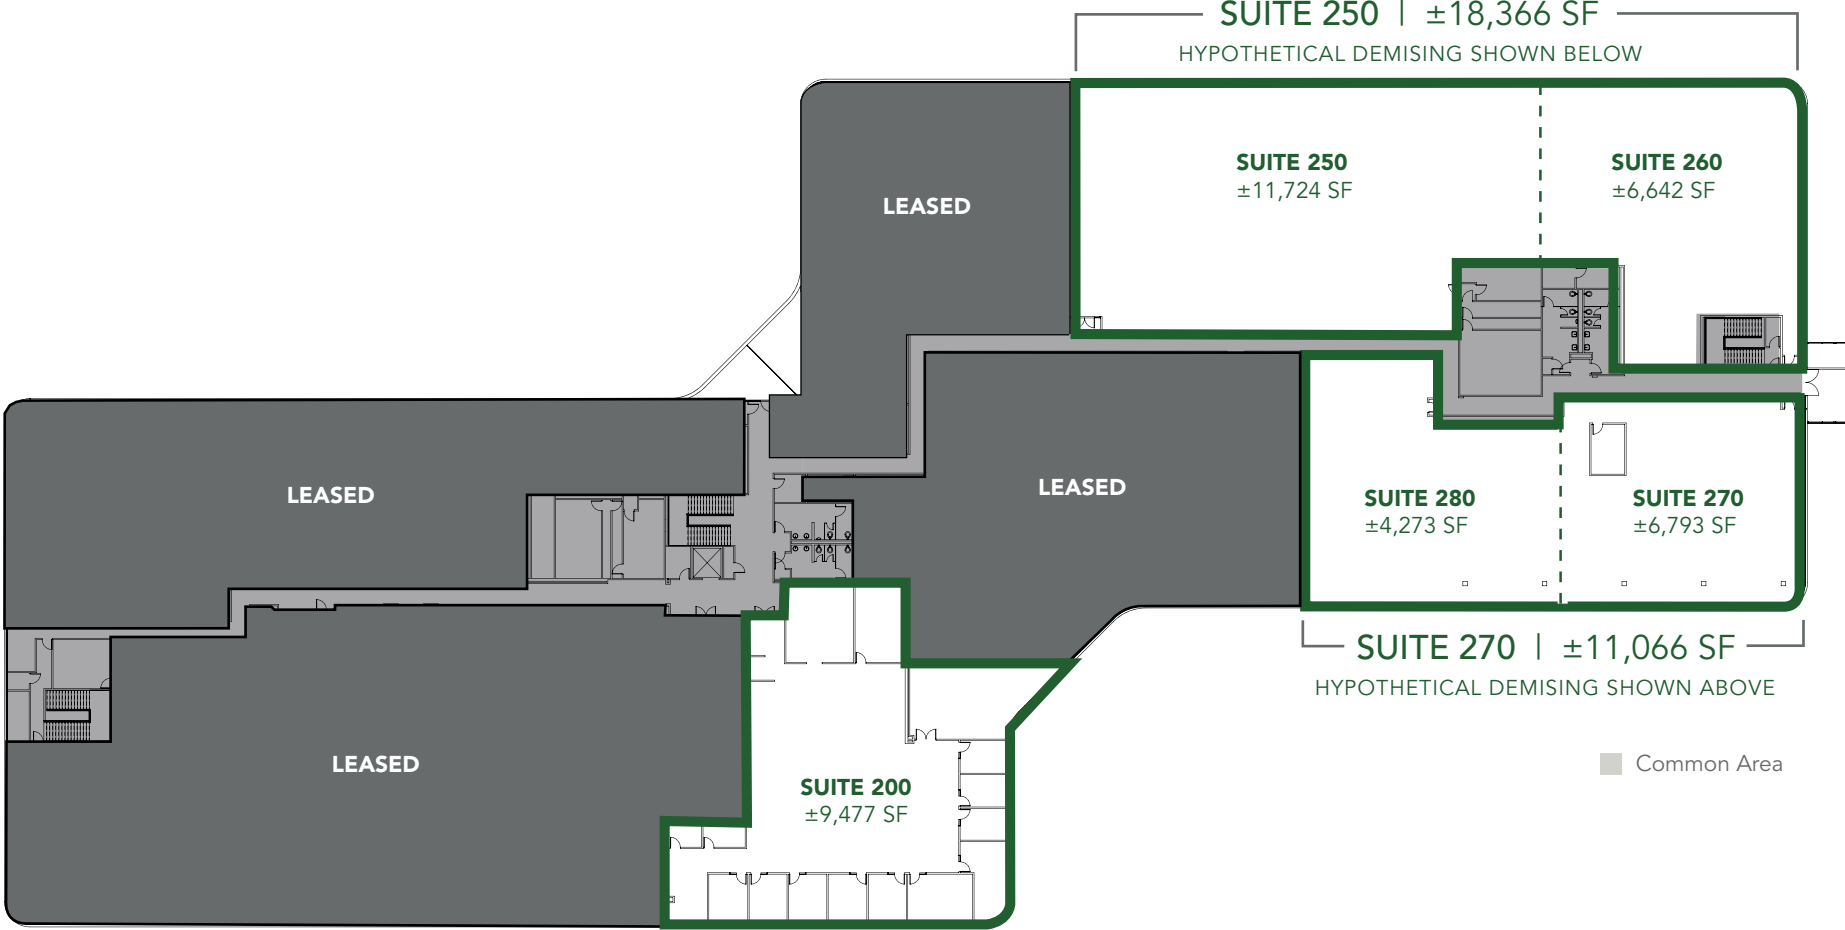

FLOOR PLAN

5215 HELLYER AVENUE
FIRST FLOOR, SUITE 110
±40,394 SF - AVAILABLE 03/01/2021

FLOOR PLAN

5215 HELLYER AVENUE
SECOND FLOOR, SUITE 240
±16,354 SF

FLOOR PLAN

5225 HELLYER AVENUE
SECOND FLOOR
±4,273 - ±38,909 SF