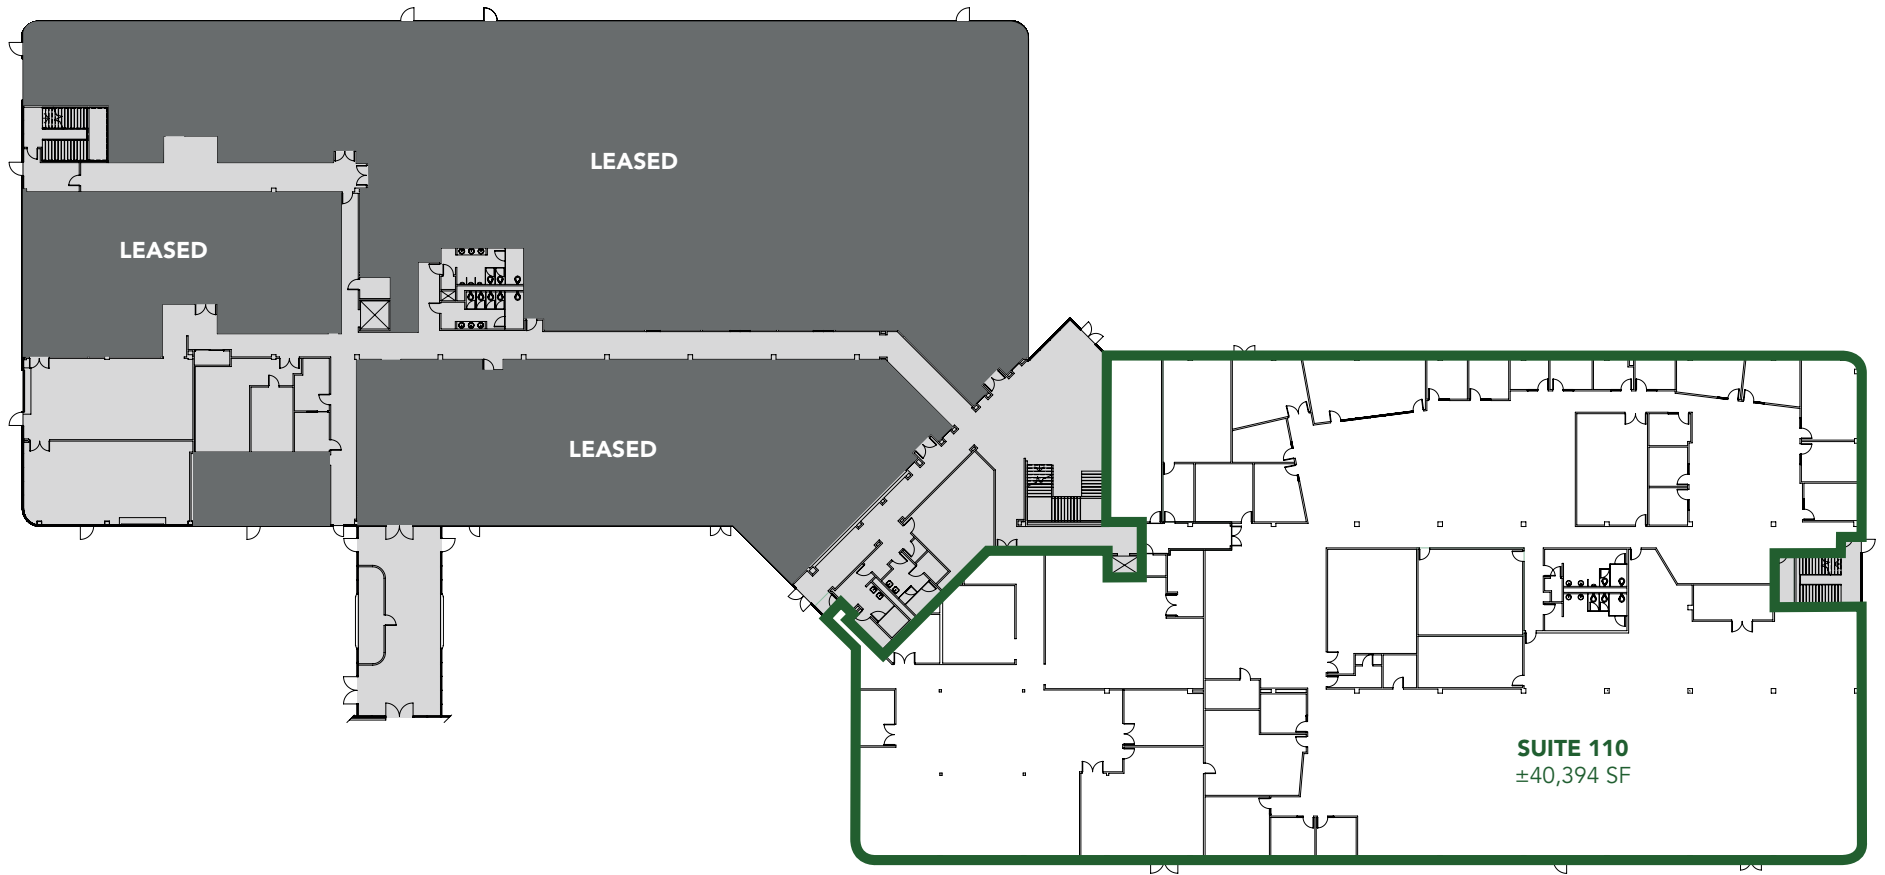

HELLYER OAKS TECHNOLOGY PARK

5215-5225 HELLYER AVENUE, SAN JOSE, CA

5225

FOR LEASE

±95,657 SF DIVISIBLE TO ±4,273 SF

HIGHLIGHTS

- South San Jose's Largest Multi-Tenant Project with Wide Array of Sizes and Floor Plans
- Completely Renovated Common Areas and Lobbies
- 3.7/1,000 SF Parking Ratio
- New Fitness Facility with Showers and Lockers
- Common & Dedicated Shipping & Receiving Capabilities
- Freight Elevator
- Exceptional Outdoor Amenities Including Courtyard with Wi-Fi Access, Lounge Seating, Collaborative Meeting Areas, Outdoor Kitchen, and Sand Volleyball Court
- Numerous Amenities Close-By; Walking Distance to Silver Creek Sportsplex
- Reverse Commute with Immediate Access to HWY 101 and 85

FLOOR PLAN

5215 HELLYER AVENUE
FIRST FLOOR, SUITE 110
±40,394 SF - AVAILABLE 03/01/2021

FLOOR PLAN

5215 HELLYER AVENUE
SECOND FLOOR, SUITE 240
±16,354 SF

FLOOR PLAN

5225 HELLYER AVENUE
SECOND FLOOR
±4,273 - ±38,909 SF