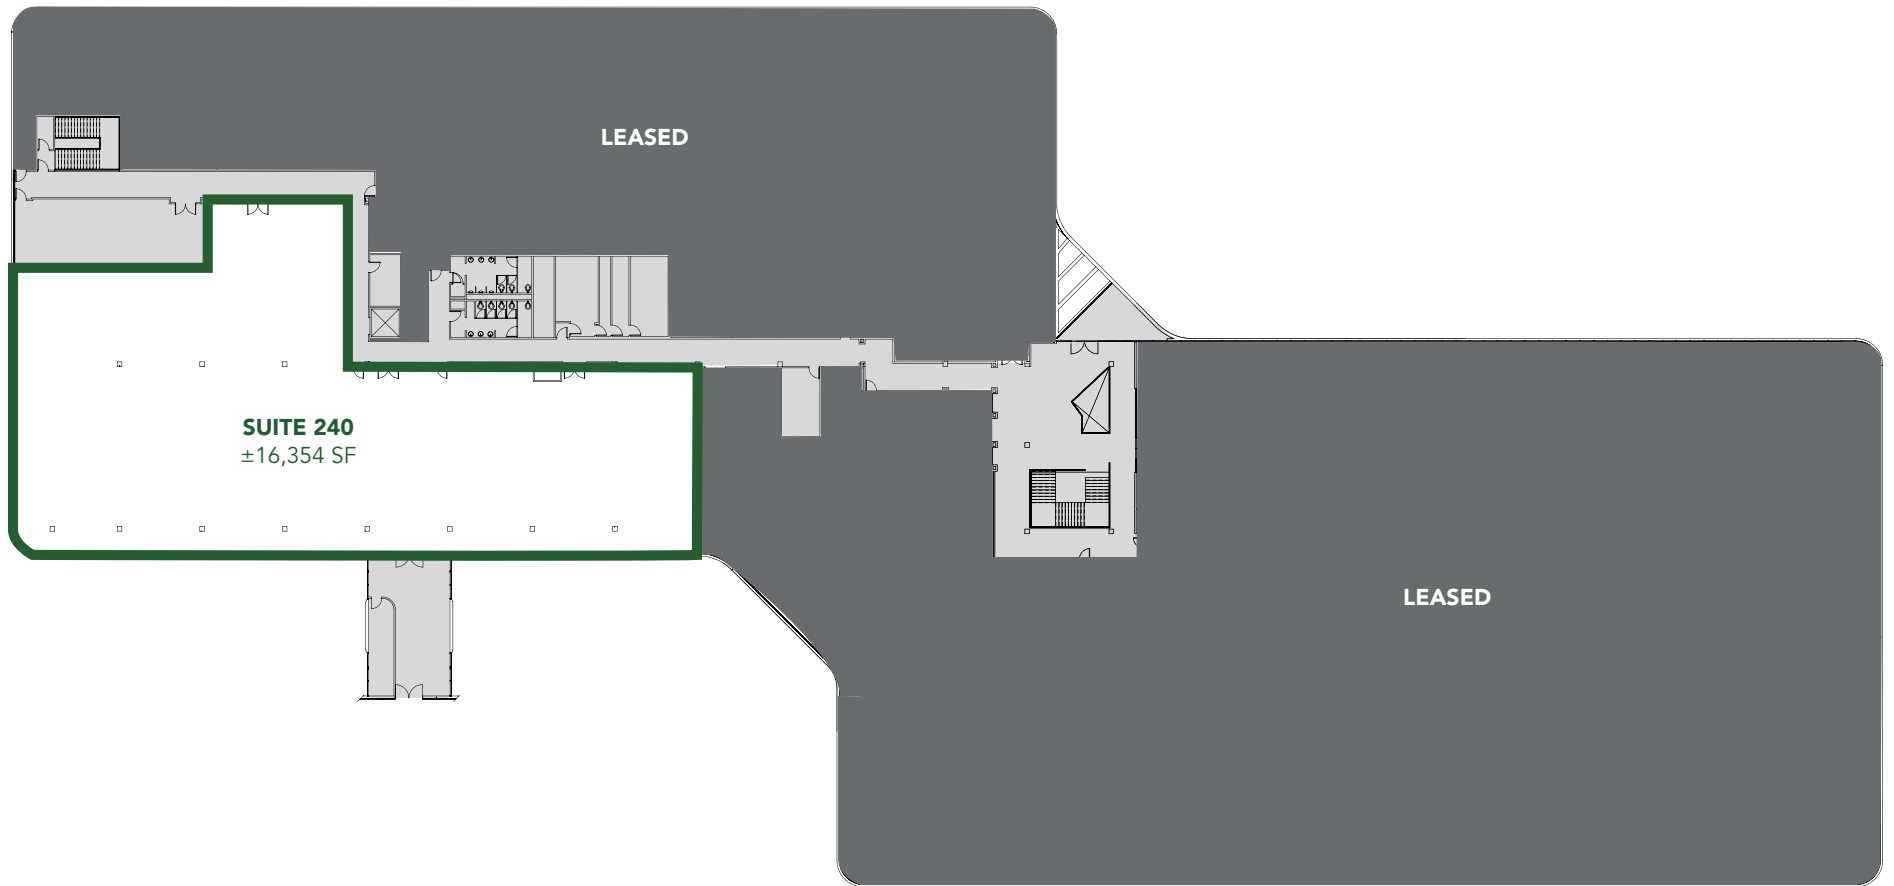

FLOOR PLAN

5215 HELLYER AVENUE
FIRST FLOOR, SUITE 110
±40,394 SF - AVAILABLE 03/01/2021

FLOOR PLAN

5215 HELLYER AVENUE
SECOND FLOOR, SUITE 240
±16,354 SF

FLOOR PLAN

5225 HELLYER AVENUE
SECOND FLOOR
±4,273 - ±38,909 SF