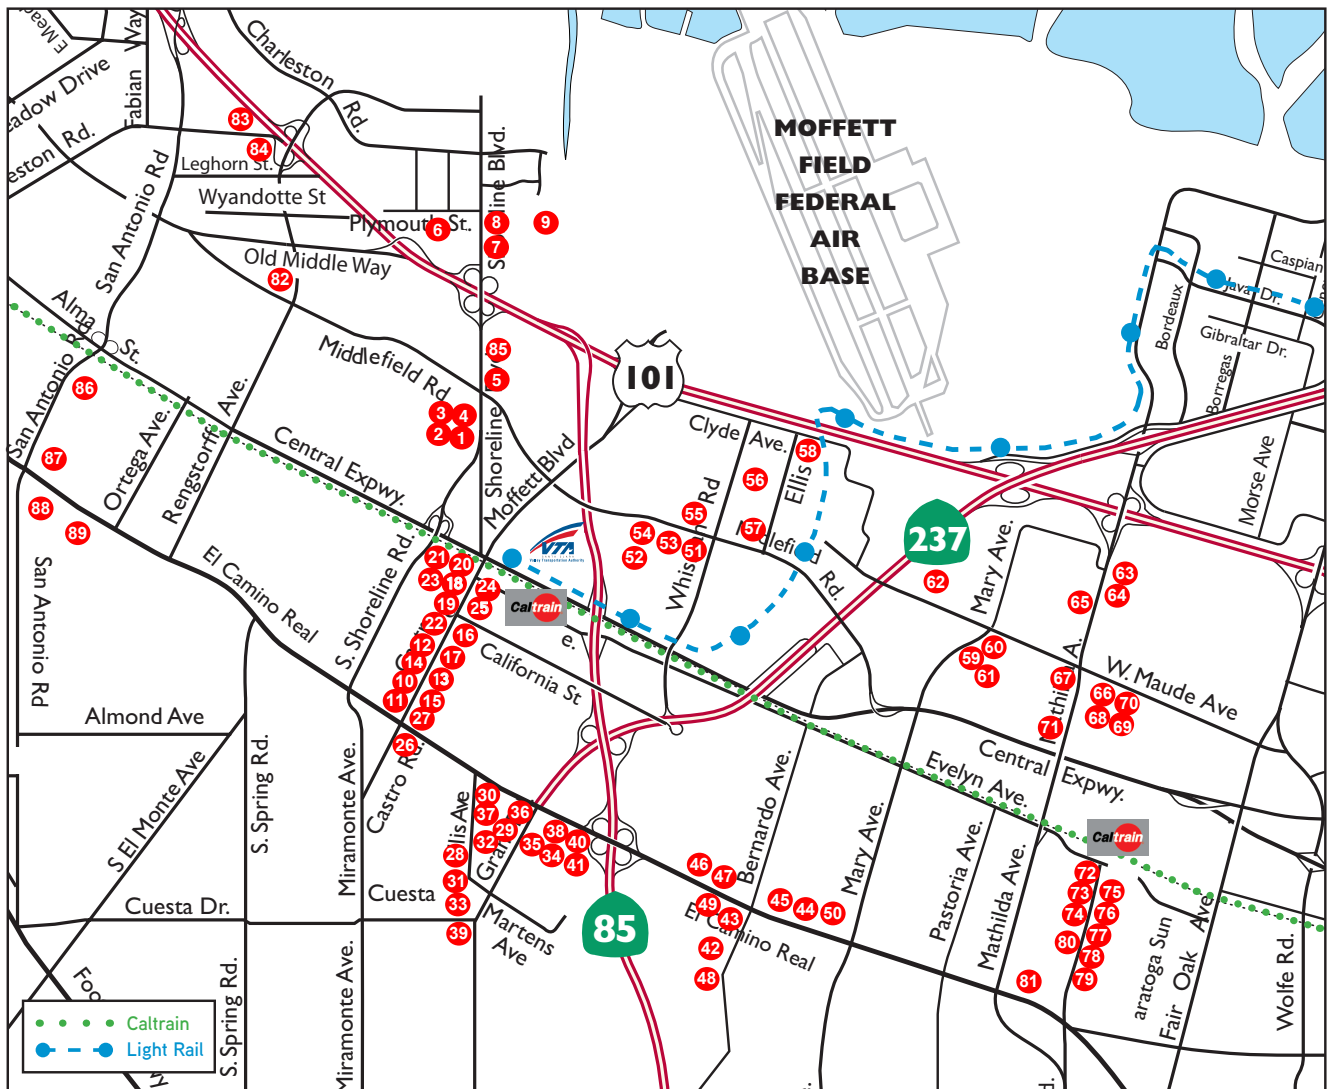

### Shoreline @ Stierlin

1. Dickey's Barbecue Pit
2. Safeway
3. Round Table Pizza
4. Jack in the Box

### Shoreline @ Terra Bella

5. Taco Bell

### Tag Shoreline @ Pear

7. Starbucks
8. Cucina Venti
9. 7-Eleven

### Mary @ Corte Madera

59. Subway
60. Round Table Pizza
61. Jamba Juice
62. Sunnyvale Golf Course & Restaurant
63. Hobee's
64. Dish n Dash
65. Burger King
66. Lucky Supermarkets
67. Wendy's
68. Starbucks
69. Bagel Street Cafe
70. KFC
71. Le Boulanger