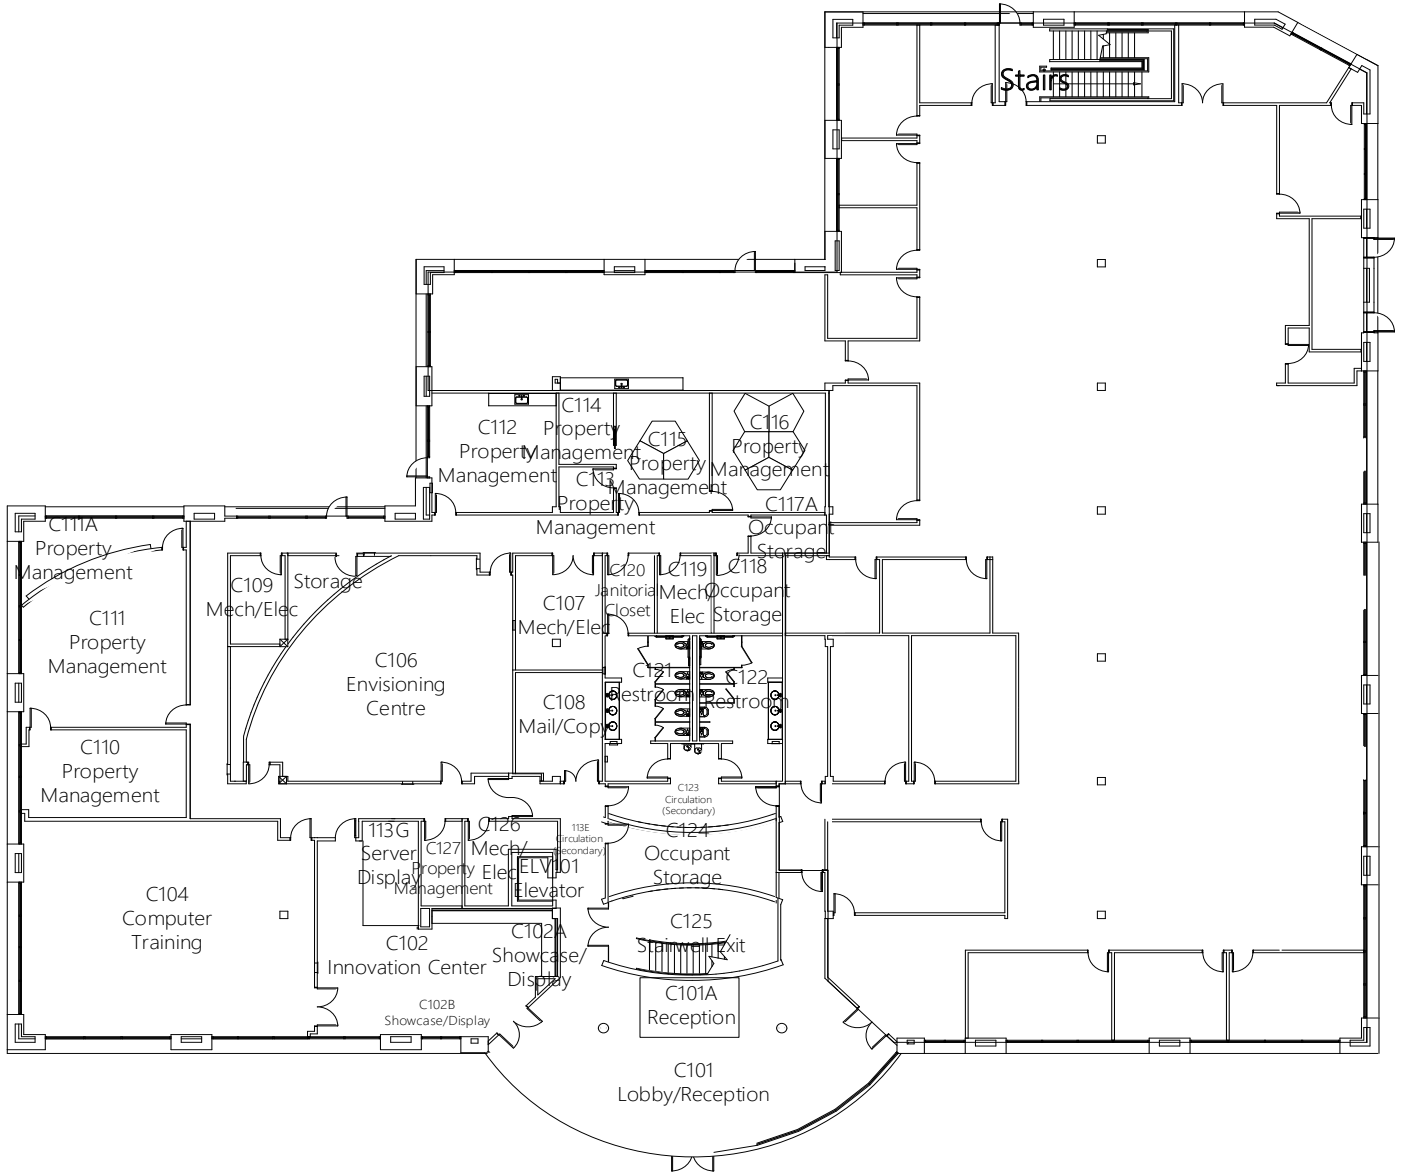

## FOR SUBLEASE

755 N. Mathilda Ave & 680 Vaqueros Ave // Sunnyvale

---

- 52,500 square feet to 105,000 square feet available
  - Excellent Peery Park Location
  - Potential two (2) building campus
  - Furniture Available
  - Sublease term through April 30, 2025
  - Open Tech Layout Throughout
  - Prominent Visibility and Signage
  - 1 Mile to Downtown Sunnyvale & Caltrain Bullet Stop
  - 1 Mile to Downtown Sunnyvale Amenities & Housing
  - 3.1/1,000 Parking
  - Shipping & Receiving Area
  - Credit sublessor
  - **DO NOT DISTURB TENANT**
-

# Gallery

1st Floor

1st Floor