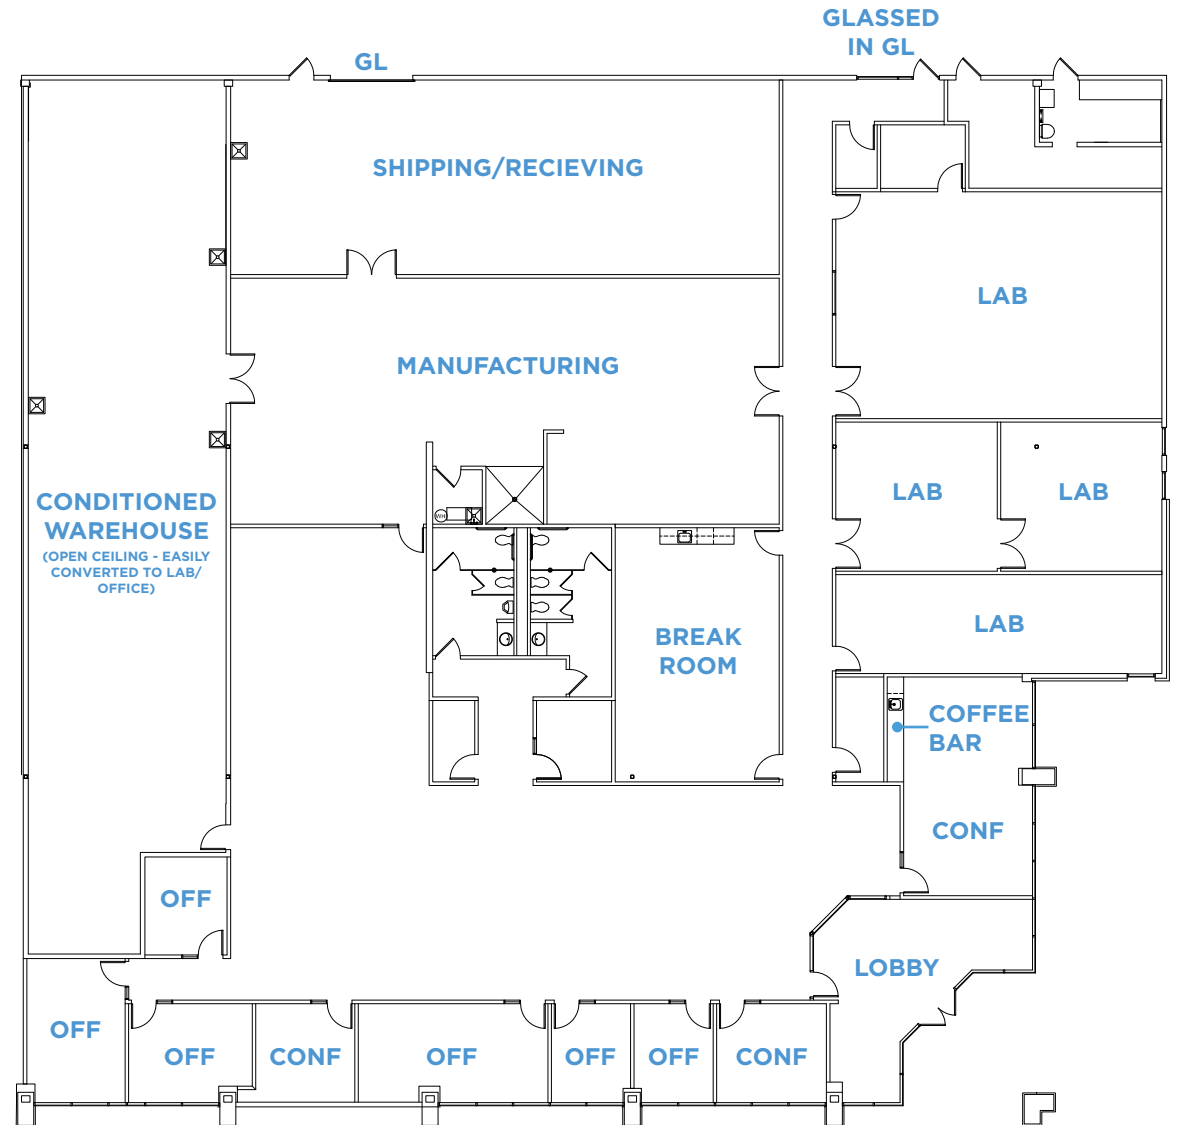

1281 REAMWOOD AVENUE

SUNNYVALE | CALIFORNIA

±16,260 SQUARE FEET

1281 REAMWOOD AVENUE

SUNNYVALE | CALIFORNIA

HIGHLIGHTS

- ±16,260 SF Available
- Open Office with Excellent Glass Line
- New Modern Interiors with Open Ceiling
- Lab and Manufacturing Space
- Grade Level Loading
- ±3.4/1,000 Parking
- Two Blocks from VTA Light Rail (Reamwood Station)
- 10 Minute Walk to ACE Train Shuttle Stop
- Located Near Levi's Stadium, Hyatt Santa Clara, Santa Clara Convention Center, Calabazas Creek/Baylands Park Trail

1281 REAMWOOD AVENUE

SUNNYVALE | CALIFORNIA

AS-BUILT FLOOR PLAN

- 6 Offices
- 3 Conference Rooms
- 4 Labs
- Break Room
- Grade Level Loading

1281 REAMWOOD AVENUE

SUNNYVALE | CALIFORNIA

HYPOTHETICAL FLOOR PLAN