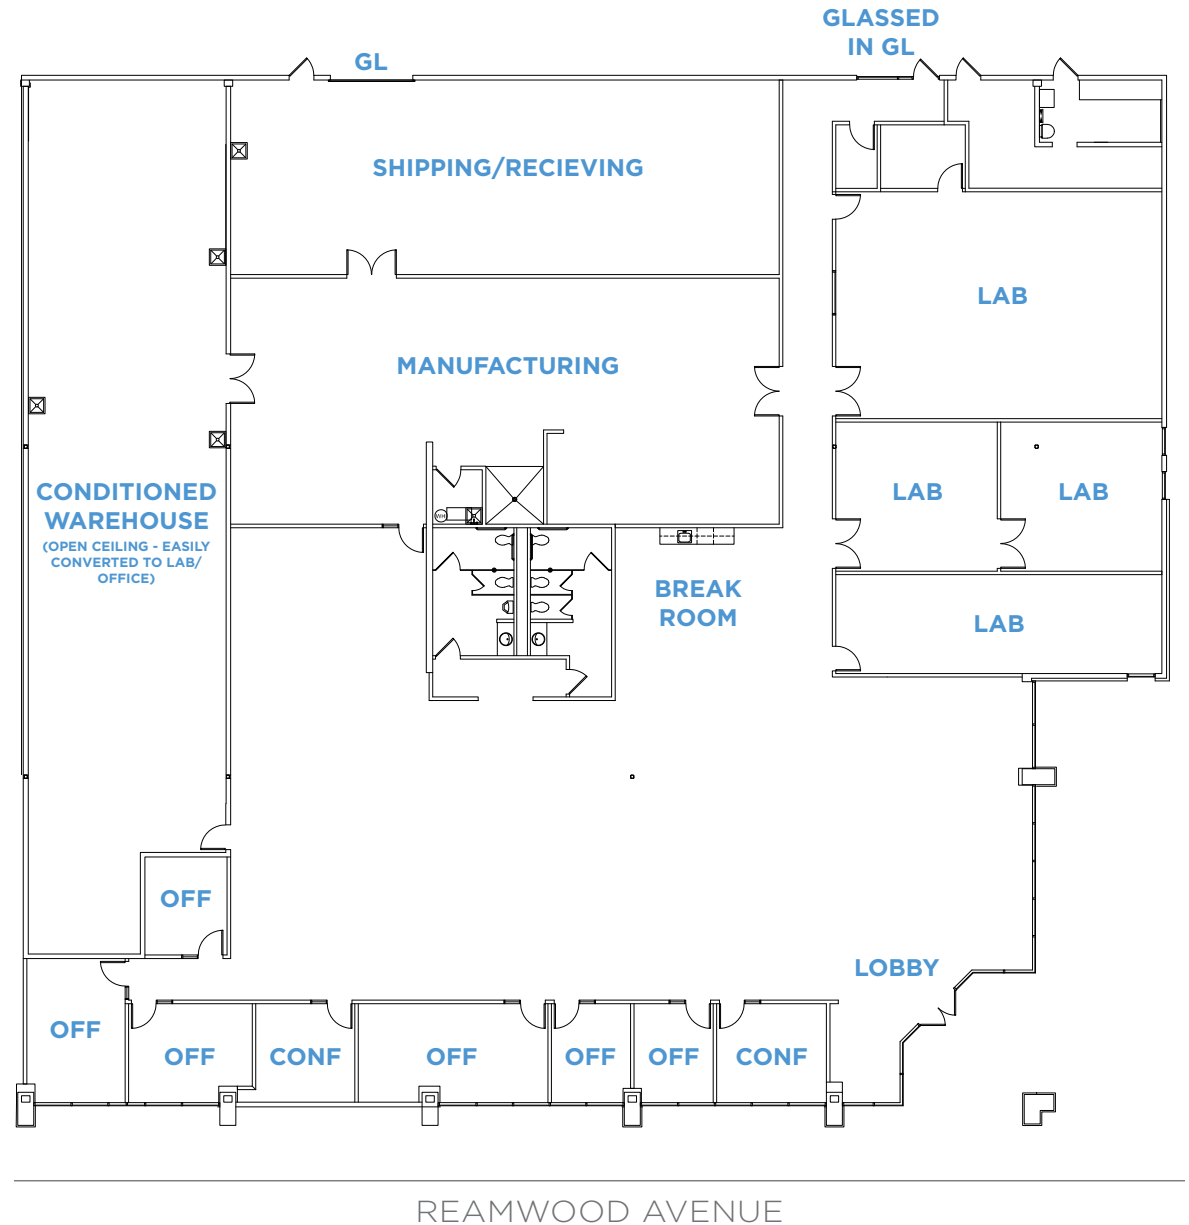

1281 REAMWOOD AVENUE

SUNNYVALE | CALIFORNIA

AS-BUILT FLOOR PLAN

- 6 Offices
- 3 Conference Rooms
- 4 Labs
- Break Room
- Grade Level Loading

1281 REAMWOOD AVENUE

SUNNYVALE | CALIFORNIA

HYPOTHETICAL FLOOR PLAN

- 6 Offices
- 2 Conference Rooms
- 4 Labs
- Break Room
- Grade Level Loading

1281 REAMWOOD AVENUE

SUNNYVALE | CALIFORNIA

- 1** Hyatt Regency & Convention Center
Truya Sushi
Evolution Cafe & Bar
Peet's Coffee
- 2** Tea Spot Cafe
Feride's Bakery
HiroNori Ramen
Cafe Falafel
Pizza My Heart
Iguanas Burittozilla
House of Bagels
- 3** **MERCADO**
In-N-Out
Tomatina
Subway
Jamba Juice
Starbucks
SmokeEaters
Krispy Kreme
World Wrapps
Pho Hoa Noodle Soup
- 4** Una Mas
Merit Vegan
Bagel Place Cafe
Tasty Subs & Pizza
Chaats & Curry
Myzen Raman
Happy Lemon
St. Johns Bar & Grill
Mission City Cafe
Falafel Bite
Luv Pho
Pad Thai Cuisine
Panera Bread
24 Hour Fitness
City Sports
TOGO's
- 5** AC Marriott Hotel
Town Place Suites
The Plaza Suites
Embassy Suites