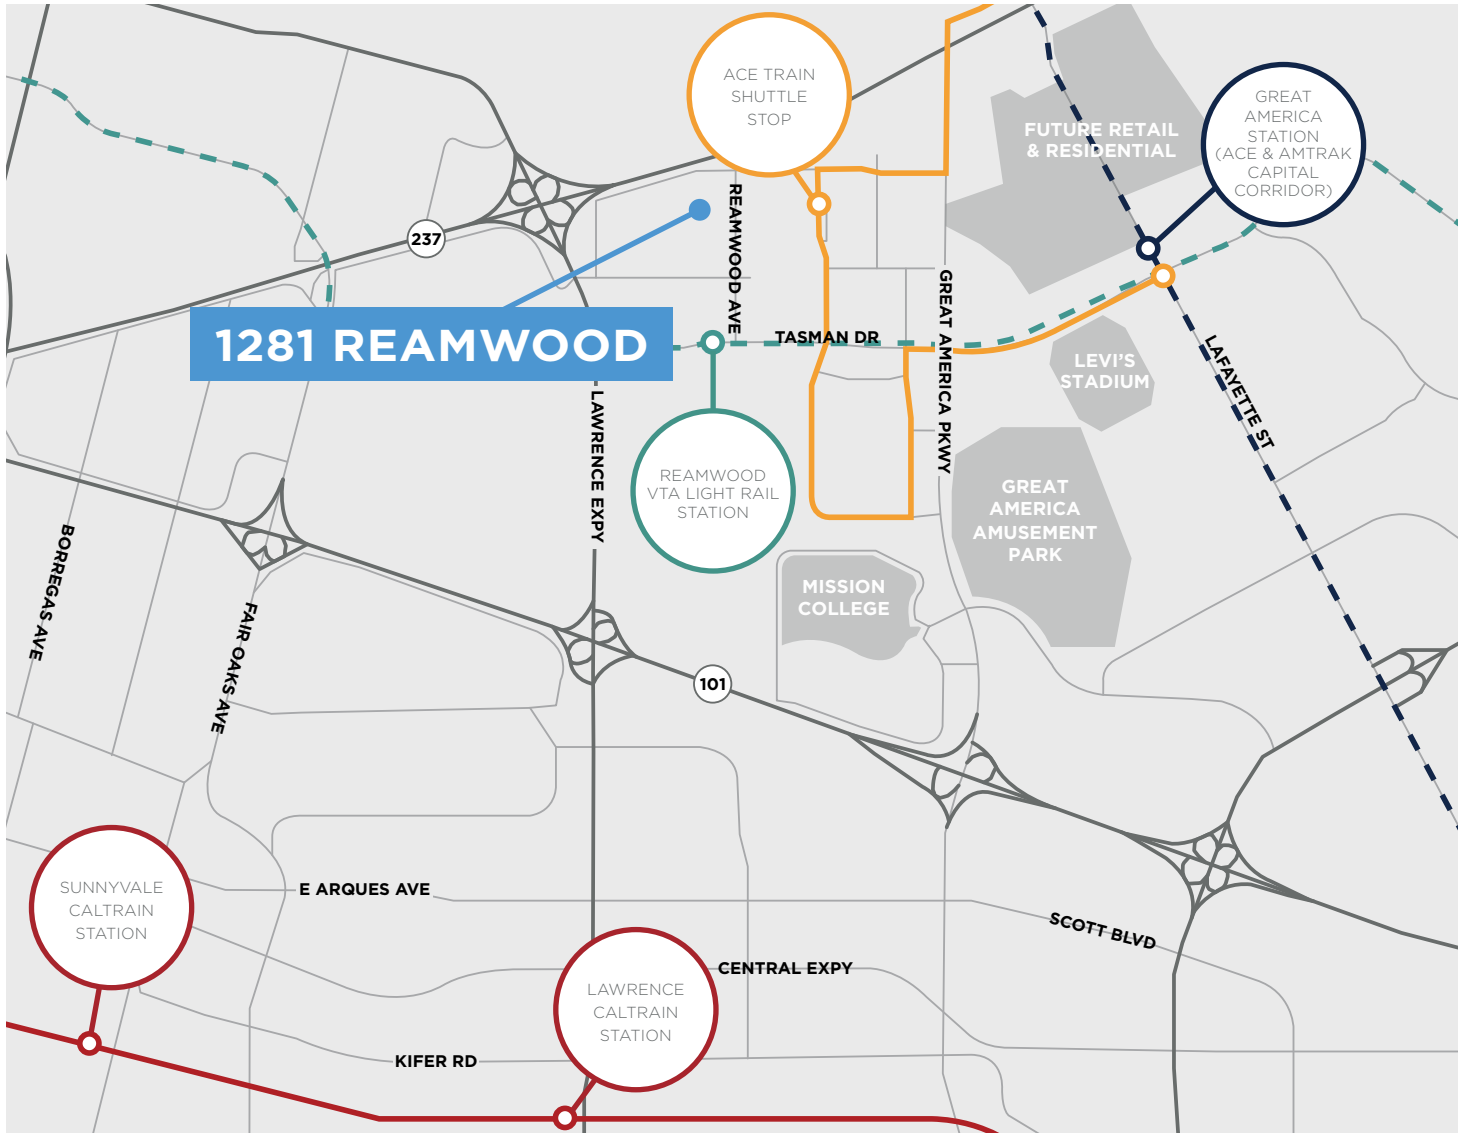

- 6 Offices
- 2 Conference Rooms
- 4 Labs
- Break Room
- Grade Level Loading

1281 REAMWOOD AVENUE

SUNNYVALE | CALIFORNIA

- 1** Hyatt Regency & Convention Center
Truya Sushi
Evolution Cafe & Bar
Peet's Coffee
- 2** Tea Spot Cafe
Feride's Bakery
HiroNori Ramen
Cafe Falafel
Pizza My Heart
Iguanas Burittozilla
House of Bagels
- 3** **MERCADO**
In-N-Out
Tomatina
Subway
Jamba Juice
Starbucks
SmokeEaters
Krispy Kreme
World Wrapps
Pho Hoa Noodle Soup
- 4** Una Mas
Merit Vegan
Bagel Place Cafe
Tasty Subs & Pizza
Chaats & Curry
Myzen Raman
Happy Lemon
St. Johns Bar & Grill
Mission City Cafe
Falafel Bite
Luv Pho
Pad Thai Cuisine
Panera Bread
24 Hour Fitness
City Sports
TOGO's
- 5** AC Marriott Hotel
Town Place Suites
The Plaza Suites
Embassy Suites

- 6** **SANTA CLARA SQUARE**
Whole Foods Market
CorePower Yoga
Chipotle
Gong Cha
Kumar's
Pacific Catch
Puesto
Tender Greens
Fleming's Steakhouse
Lula's Chocolates
Barebottle Brewing Co.
Opa! Santa Clara
Floodcraft Taproom
Il Fornaio
Starbucks
The Halal Guys
Silverlake Ramen
- 7** Kish Indian Kitchen & Bar
IHOP
- 8** Starbucks
Element Hotel
Orange Theory Fitness
- 9** Pedro's Mexican
Birk's
- 10** Loop Neighborhood Market
TOGO's
- 11** 1 Oz Coffee
- 12** Gobi Mongolian BBQ
Pho Queen Noodle House
Xiang Xiang Noodle
Susan's Donuts
- 13** Johal Chatt & Curry
Momo Grill
Khana Indian Street Food
The Feast Indian Company
Taco De Oro
Mumu Hot Pot

1281 REAMWOOD AVENUE

SUNNYVALE | CALIFORNIA

2 BLOCKS FROM REAMWOOD VTA LIGHT RAIL STATION

10 MINUTE WALK TO ACE TRAIN SHUTTLE STOP

15 MINUTE RIDE ON ACE TRAIN SHUTTLE TO GREAT AMERICA STATION

- ACE TRAIN SHUTTLE
- VTA LIGHT RAIL
- ACE TRAIN
- CALTRAIN